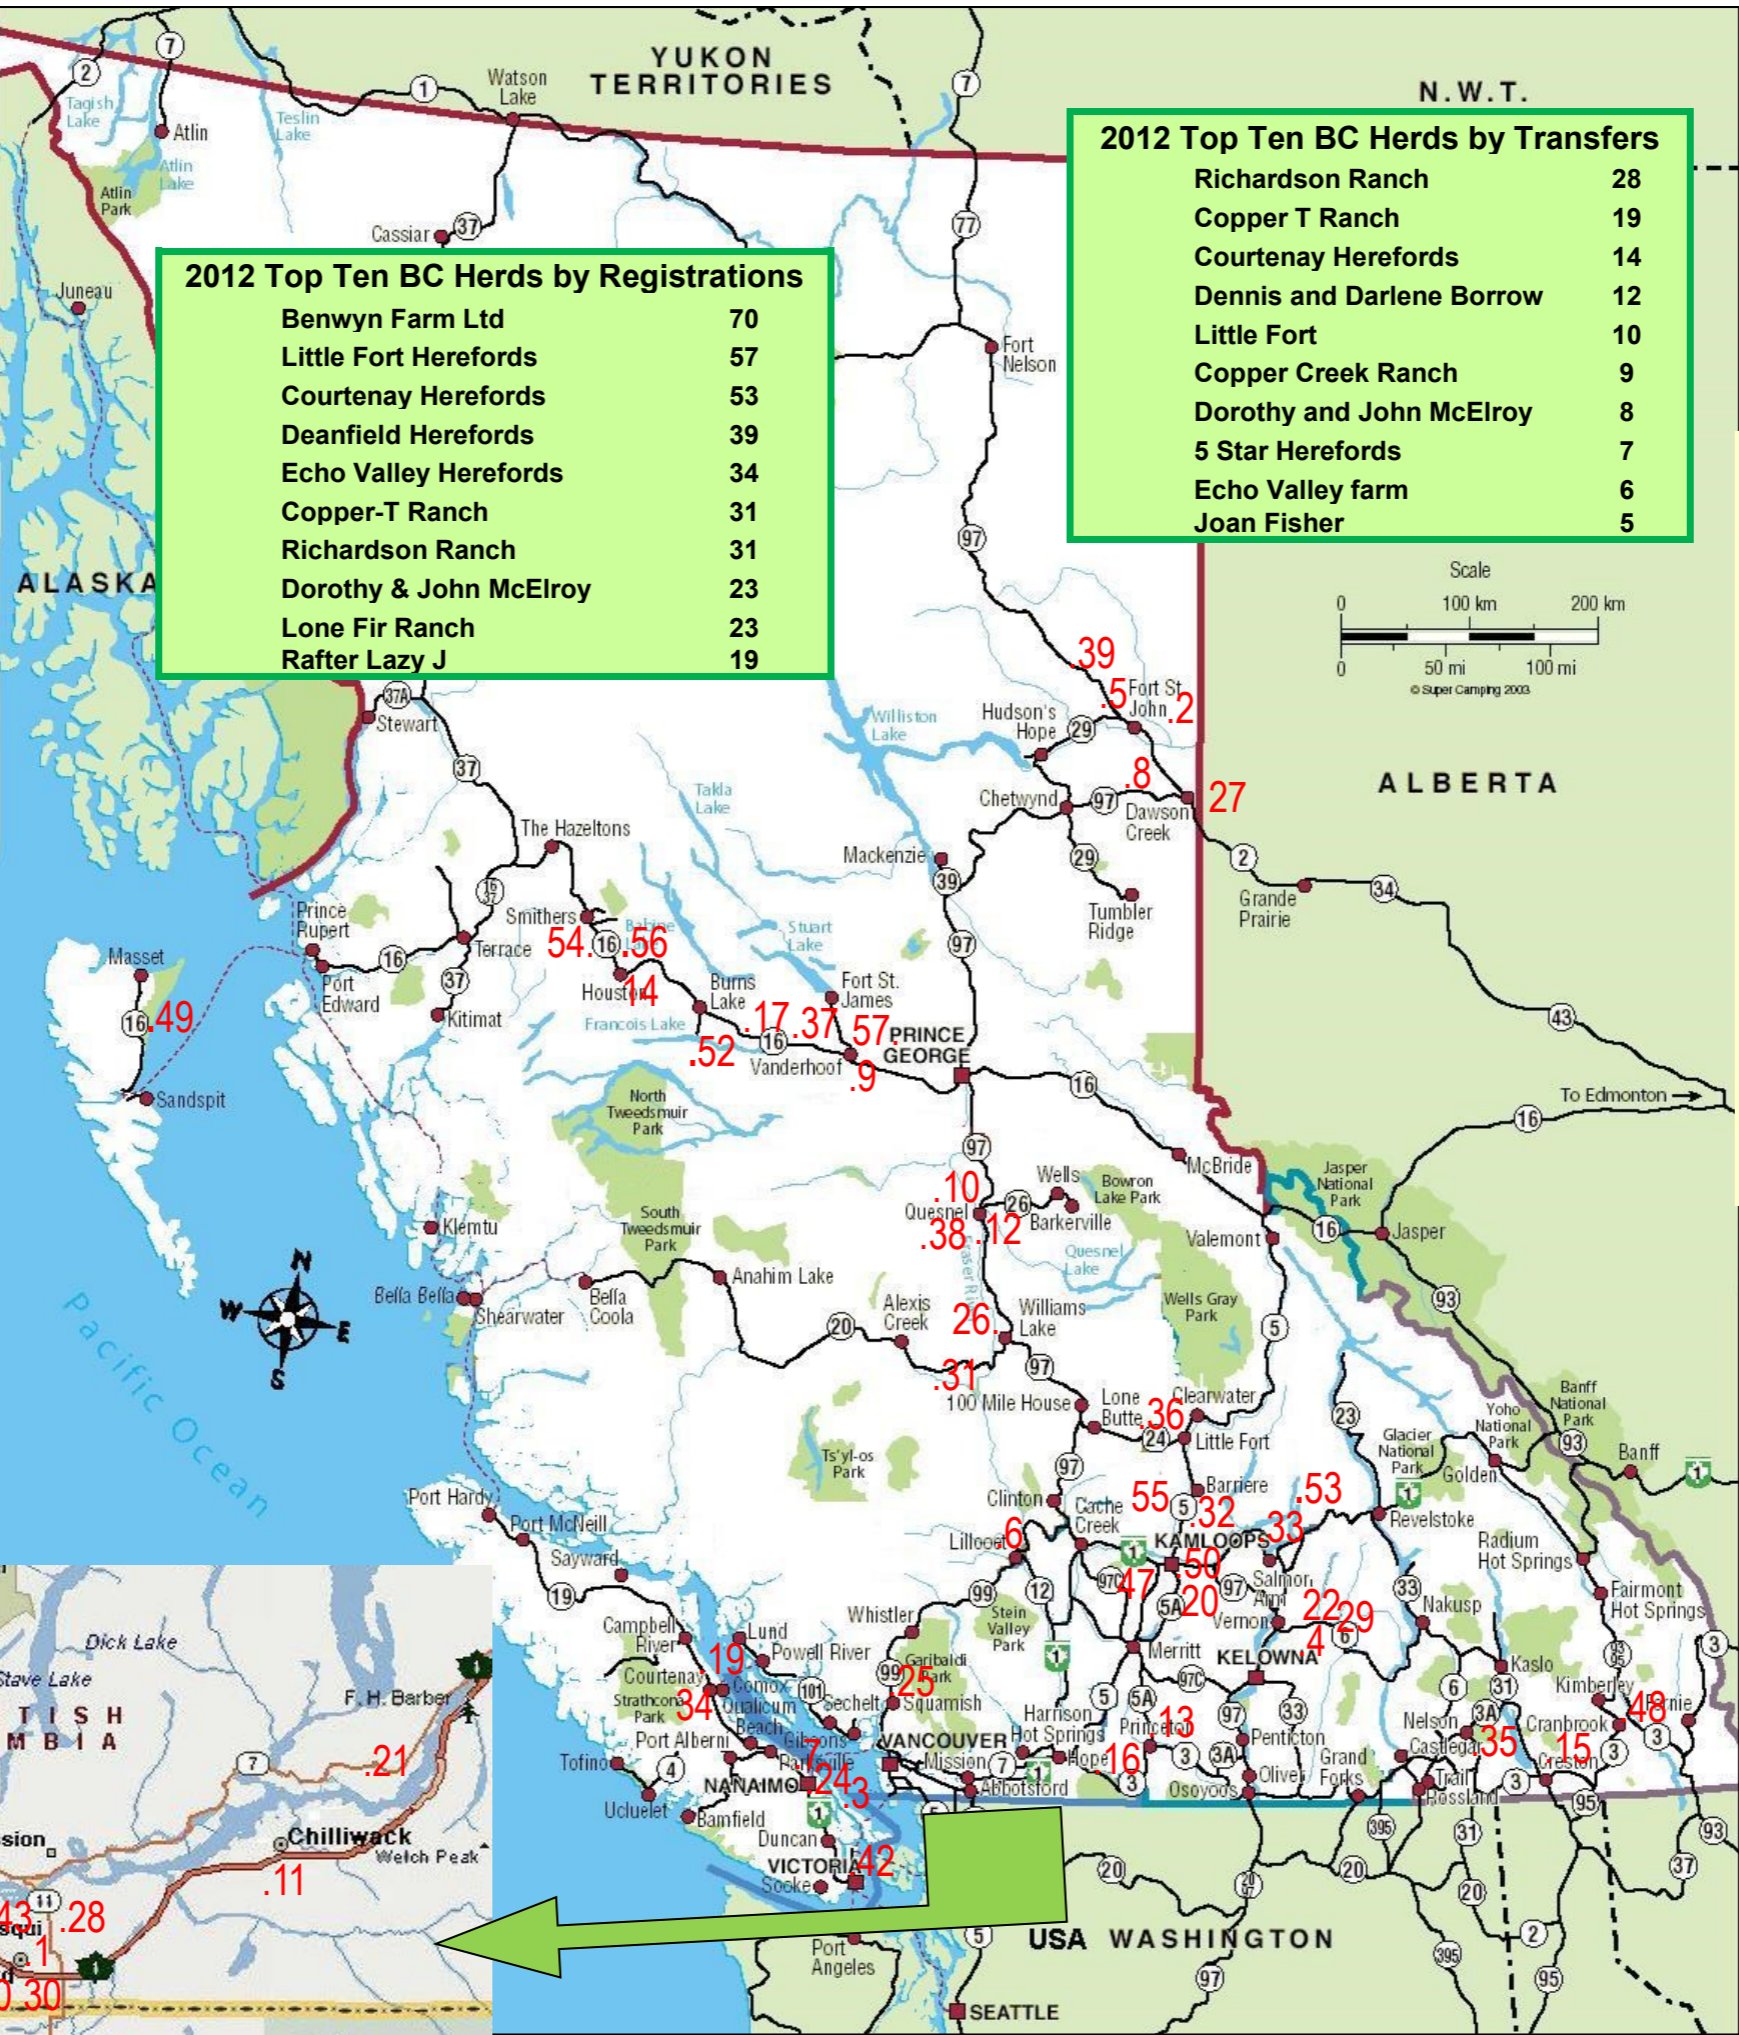

**2012 Top Ten BC Herds by Registrations**

Benwyn Farm Ltd	70
Little Fort Herefords	57
Courtenay Herefords	53
Deanfield Herefords	39
Echo Valley Herefords	34
Copper-T Ranch	31
Richardson Ranch	31
Dorothy & John McElroy	23
Lone Fir Ranch	23
Rafter Lazy J	19

**2012 Top Ten BC Herds by Transfers**

Richardson Ranch	28
Copper T Ranch	19
Courtenay Herefords	14
Dennis and Darlene Borrow	12
Little Fort	10
Copper Creek Ranch	9
Dorothy and John McElroy	8
5 Star Herefords	7
Echo Valley farm	6
Joan Fisher	5

36	LITTLE FORT HEREFORDS	LITTLE FORT	250-677-4372
37	LONE FIR RANCH	FORT FRASER	250-690-7527
38	MAURRY CARLSON	QUESNEL	250-991-0626
39	MC ELROY POLLED HEREFORDS	CHARLIE LAKE	250-785-6074
40	MC LENNAN CREEK HEREFORDS	ABBOTSFORD	604-856-1160
41	MICHAEL J GRANT	FORT LANGLEY	604-534-8958
42	MORESBY THREE STARS	SIDNEY	250-813-3396
43	MURPHY RIDGE FARMS	ABBOTSFORD	604-852-2729
44	NICK & JOYCE HENDERSON	LANGLEY	604-534-9806
45	NORTH BLUFF FARMS INC	ALDERGROVE	604-856-7279
46	OUTWEST RANCHES	SURREY	604-531-4047
47	OGILVIE STOCK RANCH	KNUTSFORD	250-374-1185
48	PINE BUTTE RANCH	CRANBROOK	250-427-3408
49	RICHARDSON RANCH	TLELL	250-557-4348
50	RUTH & CARY FLACK	PRITCHARD	250-577-3779
51	SOUTH ALDER FARMS	ALDERGROVE	604-856-6940
52	SOUTHSIDE HEREFORDS	BURNS LAKE	250-694-3500
53	SUNNYBRAE HEREFORDS	SALMON ARM	250-832-9149
54	THE GATTIKER FARM	TELKWA	250-846-5494
55	TOD MOUNTAN RANCH	HEFFLEY CREEK	250-578-8735
56	VALLEE CREEK HEREFORDS	HOUSTON	250-845-2636
57	WHISKY-CREEK RANCH	VANDERHOOF	867-821-4005

**2012 Top BC Herds on THE by STARS**

Little Fort Herefords	5 Star
Richardson Ranch	5 Star
Hlusek Farm	5 Star
Copper-T Ranch	4 Star
Sunnybrae Herefords	4 Star
Lone Fir Ranch	4 Star
Joan Fisher	4 Star
Echo Valley Herefords	3 Star
Courtenay Herefords	3 Star
John & Judy Greenall	3 Star
Benson Farm	3 Star
Keith and Carrie Bostock	3 Star
Coppertone Farms Ltd	3 Star
Clifford and Nancy Pogeny	3 Star